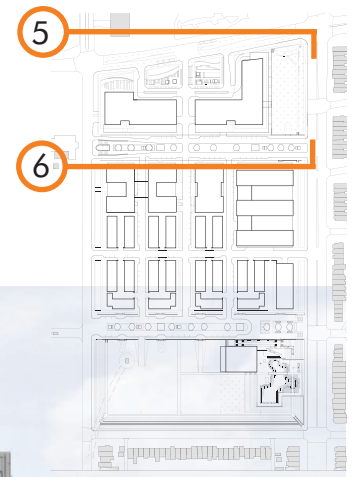

KEY PLAN

SCALE

5 MICHIGAN AVENUE FACING SOUTH

KEY PLAN

6 NORTH SERVICE COURT FACING NORTH

7 NORTH SERVICE COURT FACING SOUTH

KEY PLAN

8 EVARTS STREET FACING NORTH

9 EVARTS STREET FACING SOUTH

KEY PLAN

ROW HOUSES MP @ 168' ELEV.

10 SOUTH SERVICE COURT FACING NORTH

ROW HOUSES MP @ 168'  
SOUTH SERVICE COURT @ 165' ELEV.

11 SOUTH SERVICE COURT FACING SOUTH

12 CHANNING STREET FACING NORTH