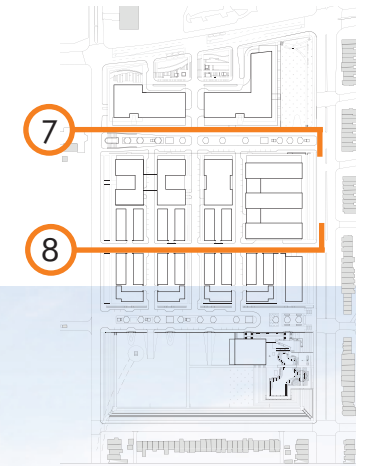

KEY PLAN

SCALE

5 MICHIGAN AVENUE FACING SOUTH

KEY PLAN

6 NORTH SERVICE COURT FACING NORTH

7 NORTH SERVICE COURT FACING SOUTH

KEY PLAN

8 EVARTS STREET FACING NORTH

9 EVARTS STREET FACING SOUTH

KEY PLAN

ROW HOUSES MP @ 168' ELEV.

10 SOUTH SERVICE COURT FACING NORTH

ROW HOUSES MP @ 168'  
SOUTH SERVICE COURT @ 165' ELEV.

11 SOUTH SERVICE COURT FACING SOUTH

12 CHANNING STREET FACING NORTH